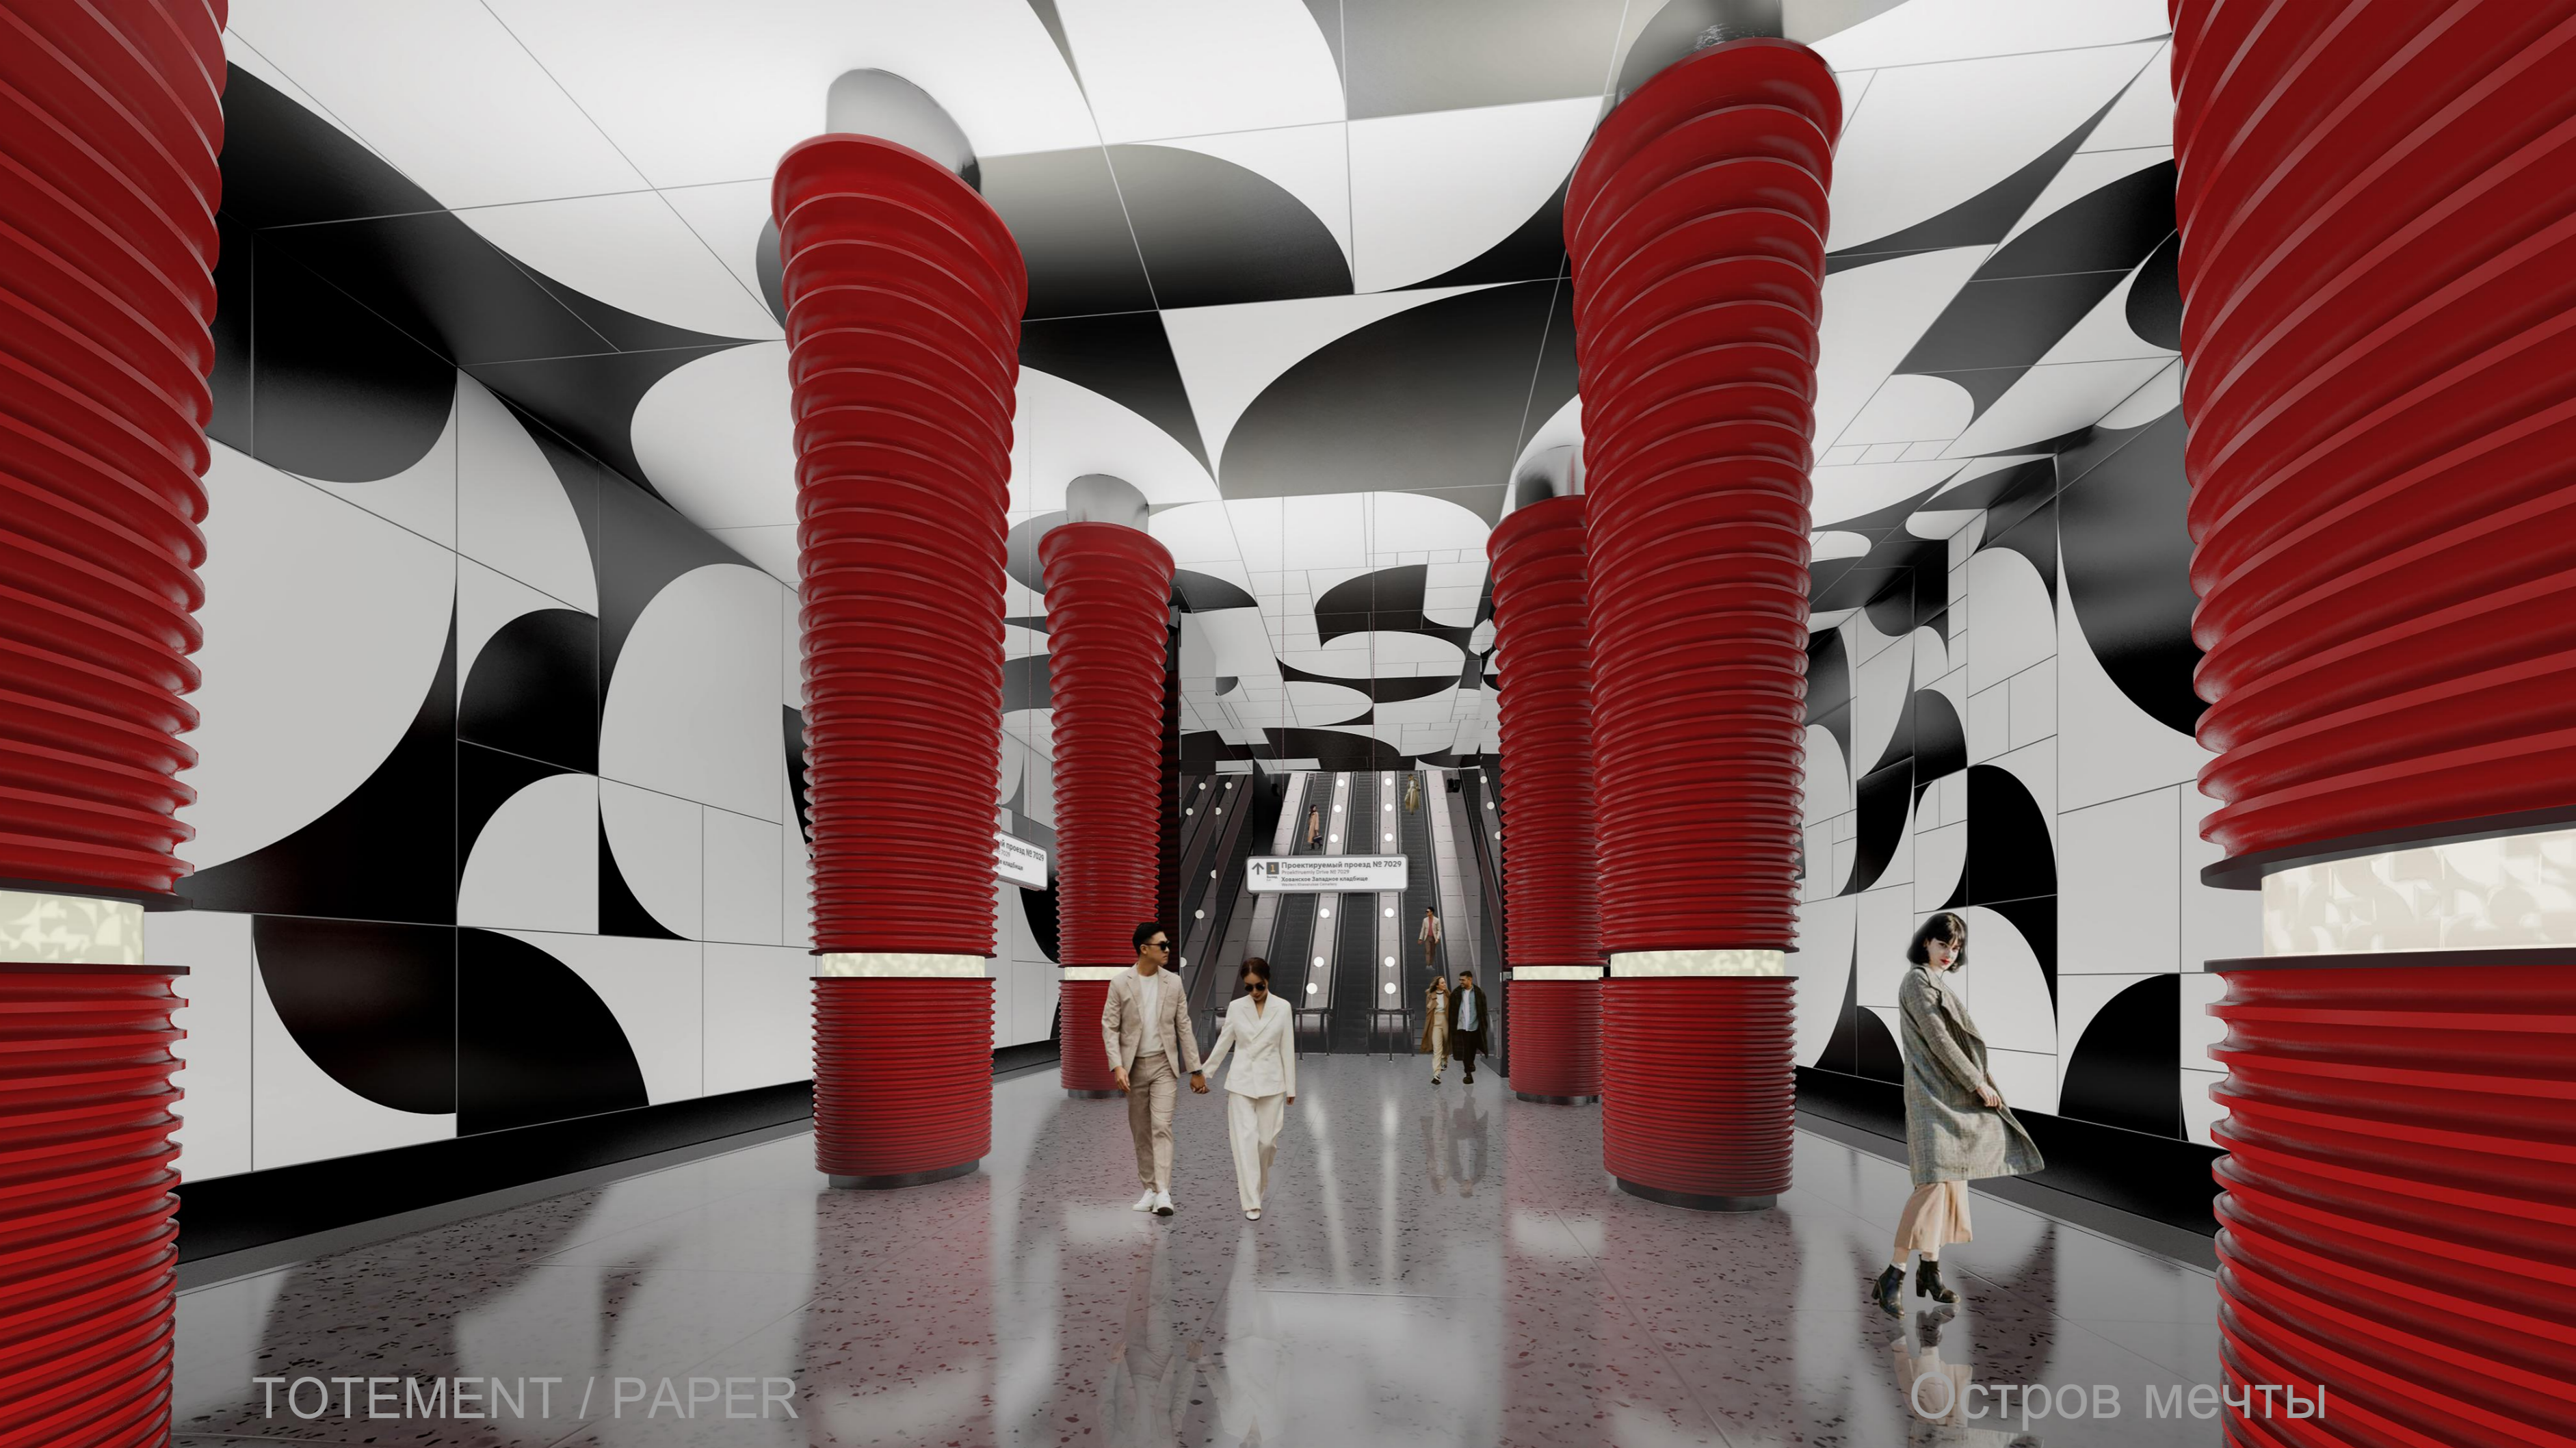

TOTEMENT / PAPER

Остров мечты

TOTEMENT / PAPER

Остров мечты