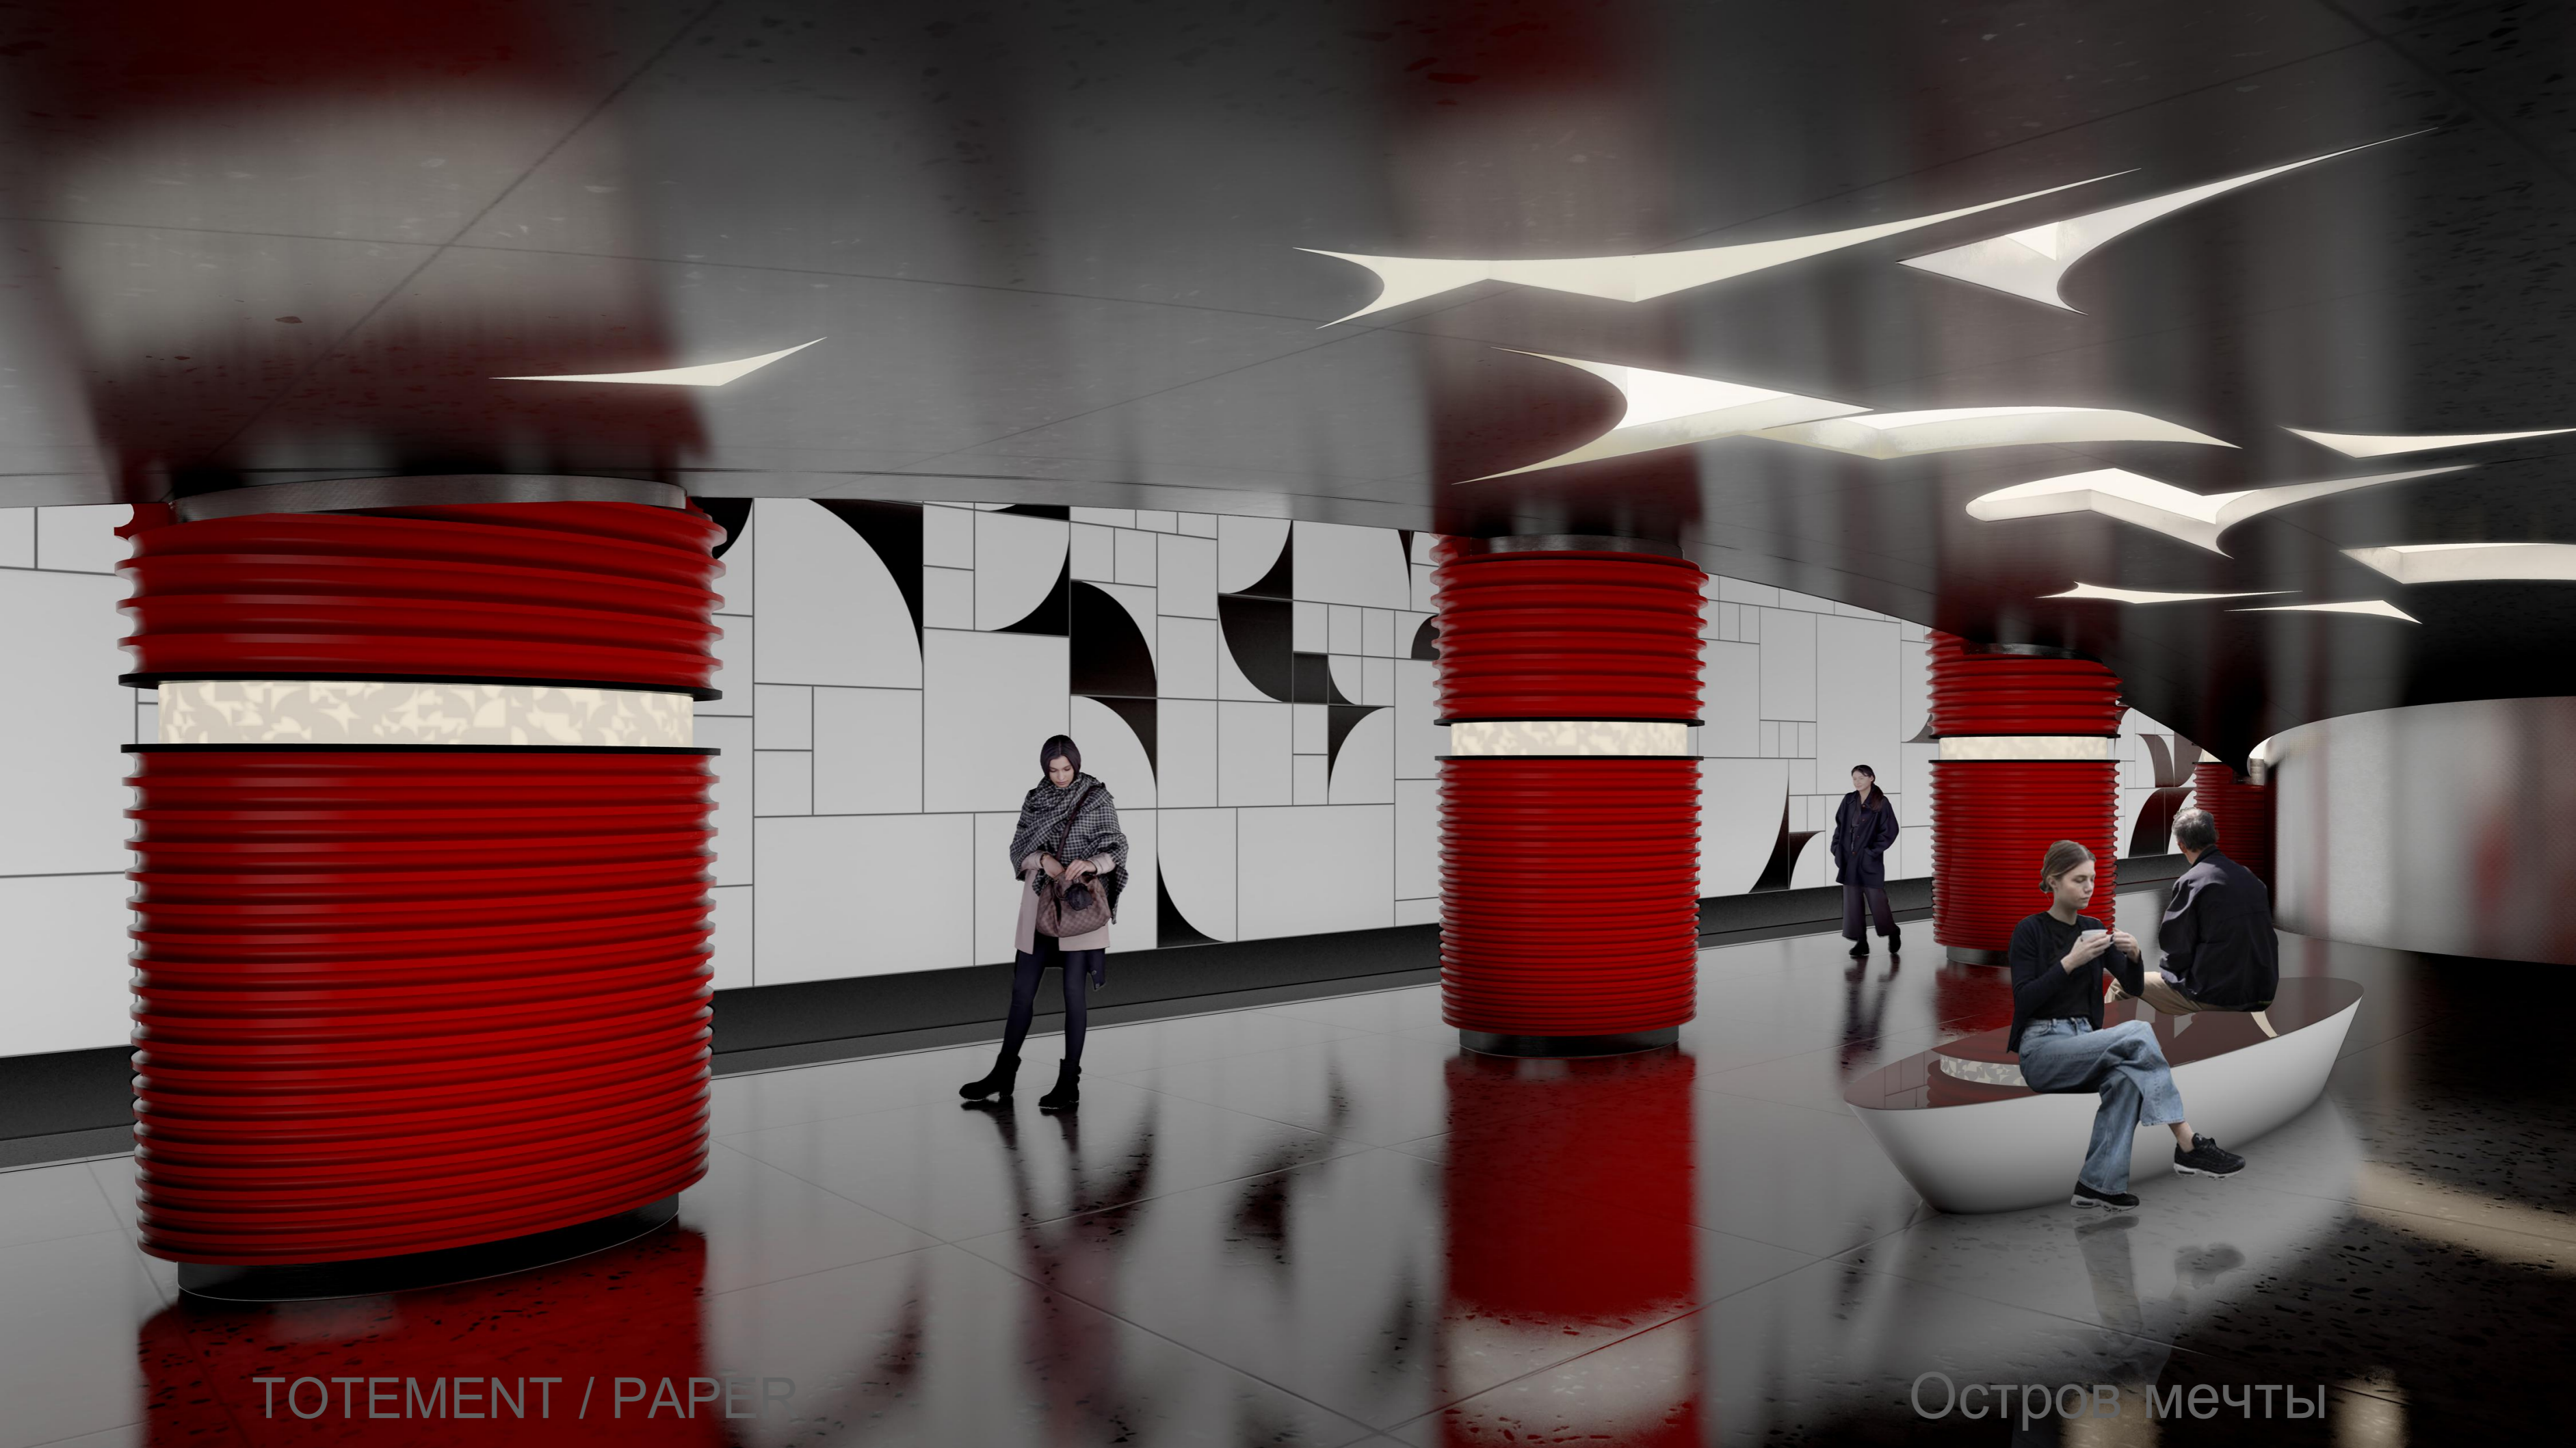

TOTEMENT / PAPER

Остров мечты